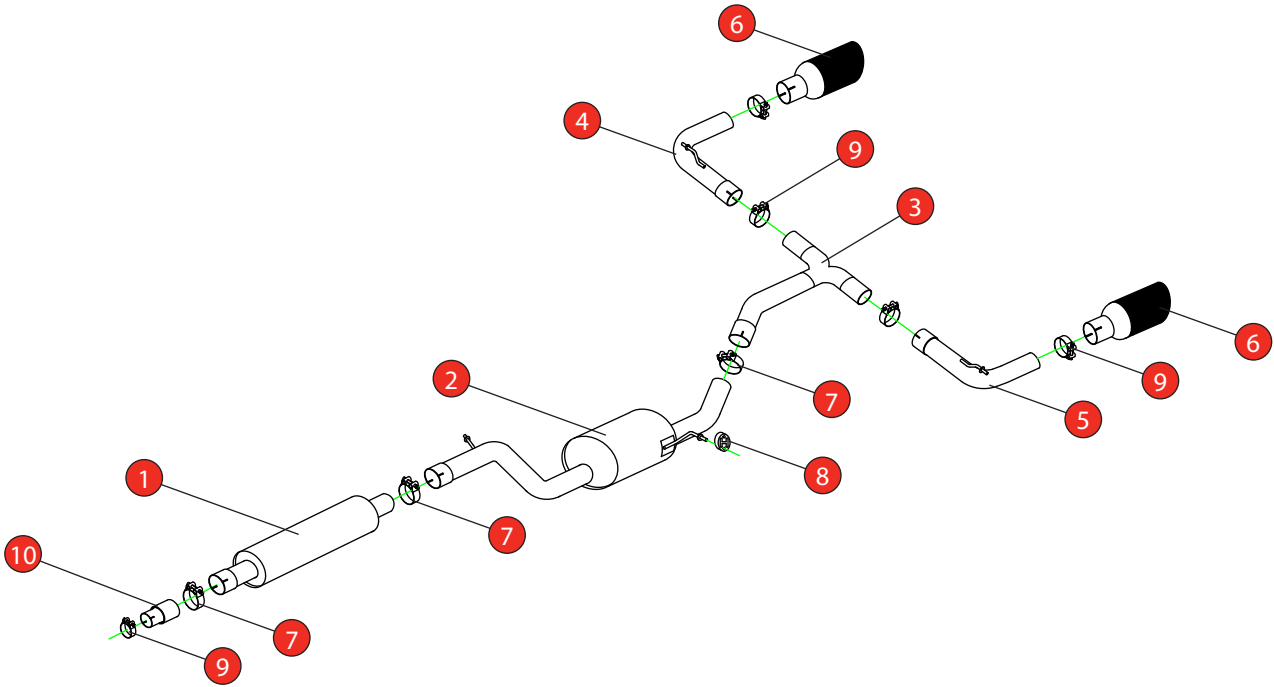

Car	Volkswagen Golf GTi TCR MK7.5	Part No.	SVW060CF
Year	2019-2020	Fit Kits	340FK
Notes	Where not supplied use original fittings	Features	Pipe Diameter:- 76mm

Estimated Fitting Time: 1 Hour

NO.	PART NO.	DESCRIPTION	QTY
1	642VW	Resonated Front Section	1
2	644VW	Resonated Centre Section	1
3	720VW	'Y' Piece	1
4	778VW	R/H Trim Connecting Pipe	1
5	779VW	L/H Trim Connecting Pipe	1
6	Z023.10159	Ø101mm Carbon Fibre Ascari Trim	2
Fit Kit			
7	Z016.10062	79mm H/D Clamp	3
8	Z016.10057	Hanging Rubber	1
9	Z016.10063	63-68mm Clamp	5
10	AD62	Adaptor (USE TO FIT TO O.E SYSTEM)	1

E-MARK	N/A
DATE	01/02/21
ISSUE	01
AUTHORISED	M.Ydlibi

NOTE: ENSURE SCORPION SYSTEM IS CLEAR OF MOVING PARTS AND ALL ORIGINAL FUNCTIONS WORK CORRECTLY.

STAY CONNECTED TO RED POWER.